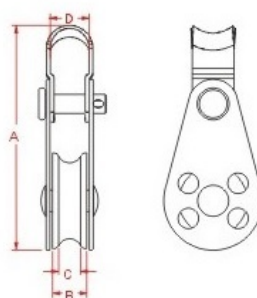

## Description:

Single Block (Grey) W/Removable, Pin, W/Bracket, SS 316

## Item number:

04.03.615-9

Units	Box	Carton	HS Code	Barcode
Pcs.	1	300	8302420090	
				5704866457255

$\Phi$ mm	A mm	B mm	C mm
5.00	40.00	18.00	4.30

A mm	B mm	C mm	D mm
60.00	9.00	6.80	10.00